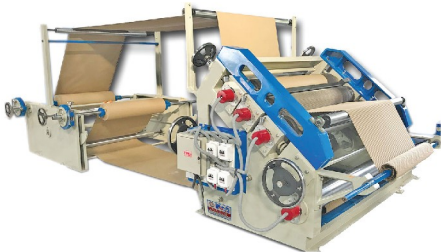

# Automatic Notebook Making Machine

**AUTOMATIC STITCHING & FOLDING MACHINE**

**AUTOMATIC EDGE SQUARING MACHINE**

**SHRINK WRAPPING MACHINE (OPTIONAL)**

PRODUCTION	2200 PCS/ PER HOUR
AREA REQUIRED	600 SQ FT
POWER REQUIRED	7 K.W

OTHER LOW COST MODELS ALSO AVAILABLE

**AUTOMATIC HYDRAULIC PAPER CUTTING MACHINE**

# Corrugated Box Manufacturing Plant

**Corrugation Machine**

**Eccentric Box Slotting Machine**

**Rotary Cutting & Creasing Machine**

**Box Stitching Machine**

**Die Cutting Machine**

**Sheet Pasting Machine**

## List of Semi Automatic Corrugated Box Making Plant

- Corrugation Machine
- Auto Sheet Cutter Machine
- Sheet Pasting Machine
- Four Bar Rotary Cutting Creasing Machine
- Eccentric Slotting Machine
- Box Stitching Machine
- Board Cutter Machine
- Sheet Pressing Machine